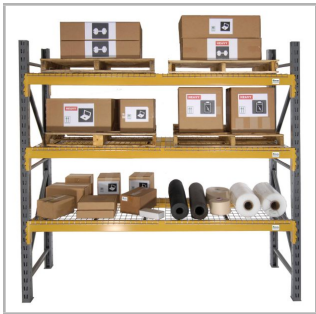

Lynx Rack

Product Guide

Product Web Page
<http://huskyrackandwire.com/products_>